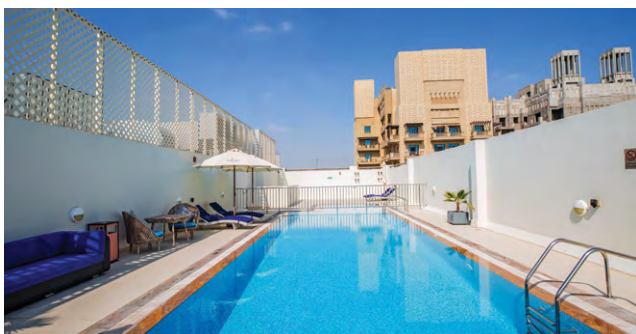

Welcome to Suha Creek Hotel Apartments!
Elegant Accommodations in the Heart of Dubai.

With breathtaking views of the waterfront, Suha Creek, located in Al Jaddaf, offers guests the perfect detox from the everyday city noise and transports you to a serene and relaxed environment.

ROOMS

UNIT / AREA	UNITS	SQM
Standard Studio Apartment	33	36
City View Studio Apartment	44	40
Creek View Studio Apartment	28	43
1 Bedroom City View Apartment	8	85
1 Bedroom Creek View Apartment	8	80

Attractions to Explore

Jameel Arts Centre, Mohammed bin Rashid Library, Dubai Frame, Burj Khalifa & The Dubai Fountain, Dubai Mall, Festival City, Creek Park, Dolphinarium, Ras Al Khor Wildlife Sanctuary.

Dubai Culture Village, Jaddaf Waterfront
Dubai, United Arab Emirates