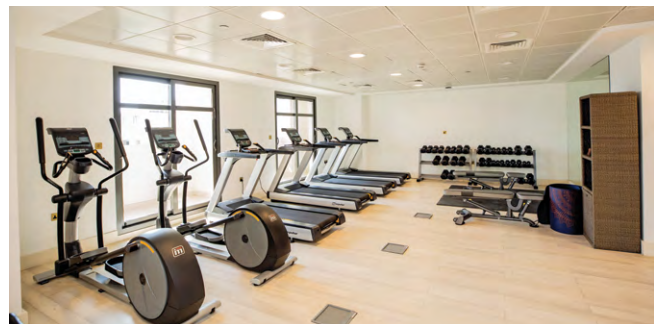

ROOMS

UNIT / AREA	UNITS	SQM
Standard Studio Apartment	33	36
City View Studio Apartment	44	40
Creek View Studio Apartment	28	43
1 Bedroom City View Apartment	8	85
1 Bedroom Creek View Apartment	8	80